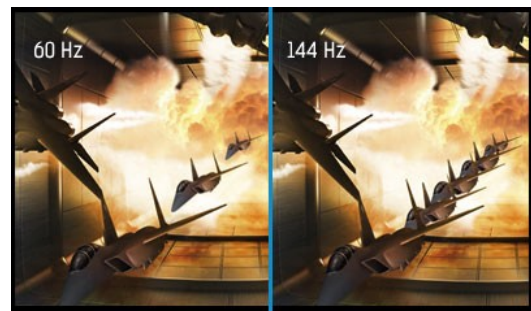

Gold Phoenix – immerse yourself in the game with a 32" curved monitor featuring 144Hz refresh rate. Imagine yourself sitting in front of a 32-inch curved panel. The screen size and the curved design make it easy to perceive all the action happening on the screen. Nothing disturbs your attention. Grab your headset from the hook at the back of the monitor and step into the game. Enjoy sharp, vivid colours guaranteed by VA panel technology. The gameplay is smooth. FreeSync technology and 144Hz refresh rate eliminate ghosting and smearing so you can make split second decisions. Immerse yourself and win.

CURVED DESIGN

Inspired by the curve of the human eye, the 1800R curvature of the screen guarantees a much more realistic viewing experience allowing you to really immerse yourself in the game.

144HZ

Rapid refresh rate and frame rate guarantee smooth, blur free and judder free graphics, with lower latency and lag improving response times for fast paced games. Especially suited to the fast pace games like FPS, racers, MOBA and sports where the 144Hz refresh rate delivers the crisp and sharp images needed to raise your game.

1. DISPLAY CHARACTERISTICS

DIAGONAL 31.5"; 80cm

ASPECT RATIO 16 : 9

PANEL	VA LED, matte finish, curved (1800R)
NATIVE RESOLUTION	Full HD 1080p, 1920 x 1080 @144Hz (DVI/HDMI/DisplayPort) (2.1 megapixel)
BRIGHTNESS	300 cd/m ² typical
CONTRAST	3000 : 1 typical
CONTRAST	50 000 000 : 1 ACR
RESPONSE TIME	3ms
VIEWING ZONE	horizontal/vertical: 178° / 178°; right/left: 89° / 89°; up/down: 89° / 89°
DISPLAY COLOUR	16.7 million
BLUE LIGHT REDUCER	yes
FLICKER FREE LED	yes
DISPLAY AREA H X W	392.85 x 698.4 mm; 15.6" x 27.5"
PIXEL PITCH H X V	0.364 x 0.364 mm
RESOLUTIONS	VGA: max. 1920 x 1080 @60Hz, DVI/HDMI/DisplayPort: max. 1920 x 1080 @144Hz
HORIZONTAL SYNC	VGA: 30 - 82kHz, DVI/HDMI/DisplayPort: 30 - 180kHz
VERTICAL SYNC	FreeSync: DisplayPort: 48 - 144Hz
SYNCHRONIZATION	Separate Sync